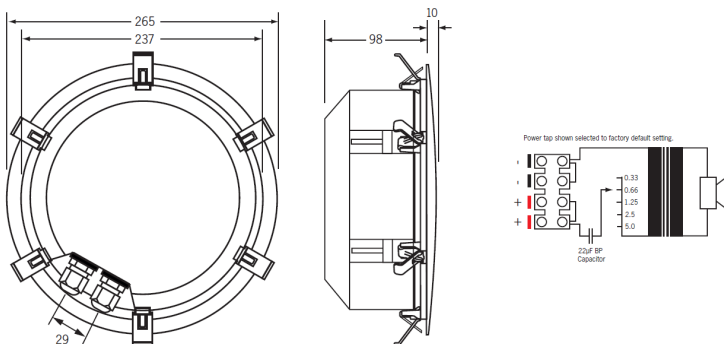

## Dimensions

## Specifications

<b>Rated Noise Power</b>	5 Watts (100V line)
<b>Power Taps &amp; Impedance (100V line)</b>	0.33W (30kΩ), 0.66W (15kΩ), 1.25W (8kΩ), 2.5W (4kΩ), 5W (2kΩ)
<b>Sensitivity</b>	94dB (1W @ 1m), 82dB (1W @ 4m)
<b>Maximum Sound Pressure Level</b>	100dB (5W @ 1m), 88dB (5W @ 4m)
<b>Frequency Response</b>	100Hz-15kHz, 500-4kHz ±5dB
<b>Coverage Angle (-6dB)</b>	500Hz: > 180°, 1000Hz: 170°, 2000Hz: 90°, 4000Hz: 60°
<b>Environmental Type</b>	A (for indoor applications as per standard)
<b>Speaker Component</b>	200mm (8") paper cone speaker
<b>Mounting Hole</b>	246mmØ
<b>Mounting Method</b>	6 x plastic spring loaded clip
<b>Line Monitoring</b>	Yes, 22µF bipolar capacitor
<b>Applicable Cable</b>	2.5mm <sup>2</sup> (14AWG) max conductor area
<b>Connection</b>	4 way screw terminal
<b>Finish</b>	White or black flame retardant ABS grille (Taitalac 8540T) Clear Flame retardant ABS spring clips (Makrolon 6557) Red flame retardant ABS transformer dome cover (Starex VH-0800)
<b>Dimensions</b>	265mm Ø x 108mm D
<b>Weight</b>	1.25 kg